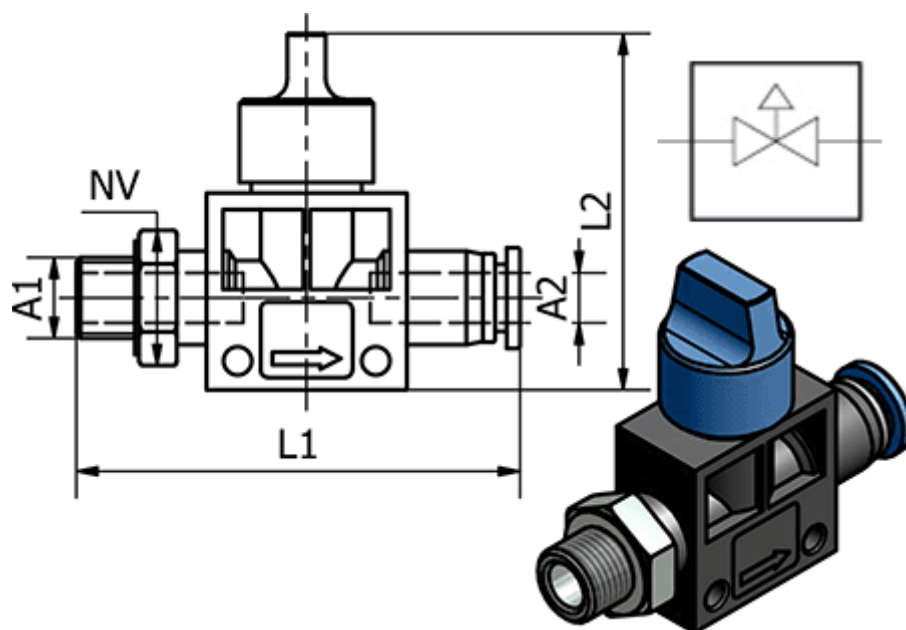

Data Sheet

Article number: 5861930388

Description: Hand Valve 193.038-8, - Ø8, G 3/8"
Push-in/Thread

Measures

Ext. Hose Diameter A2 =	8
L1	= 61.4
L2	= 41.5
NV	= 17
Thread A1	= G 3/8"